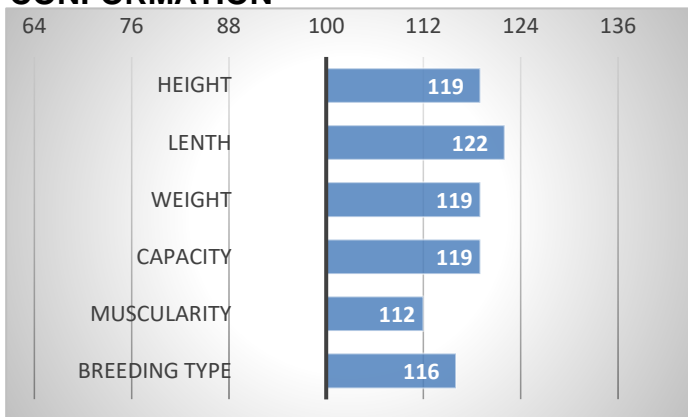

CALVES 12

HERDS 4

CONFORMATION

Homozygos polled Dino ended performance test in Osik with weight 673 in 365 days and daily gain 2,275 g. He received 80 pts for exterior.

PERFORMANCE TEST

| | | |
|----------------------|------|----|
| weight 120 d | 218 | kg |
| weight 210 d. | 336 | kg |
| weight 365 d | 665 | kg |
| daily gain in test | 2275 | g |
| daily g. since birth | 1734 | g |