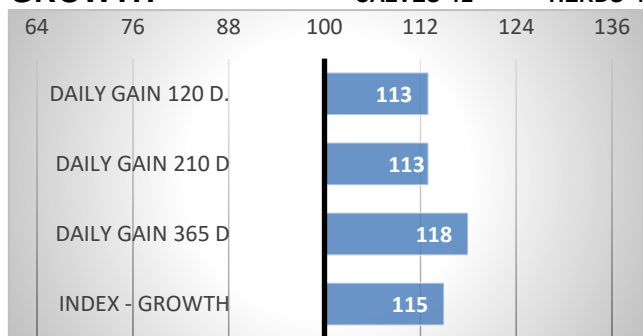

CALVES 12

HERDS 4

CONFORMATION

Homozygos polled Dino ended performance test in Osik with weight 673 in 365 days and daily gain 2,275 g. He received 80 pts for exterior.

PERFORMANCE TEST

| | | |
|----------------------|------|----|
| weight 120 d | 218 | kg |
| weight 210 d. | 336 | kg |
| weight 365 d | 665 | kg |
| daily gain in test | 2275 | g |
| daily g. since birth | 1734 | g |